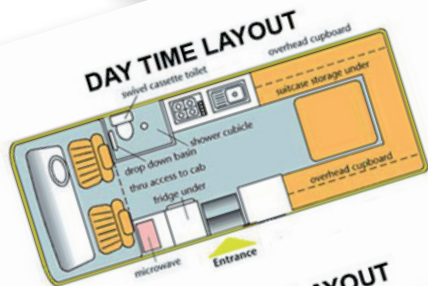

Trailblazer 4 Berth Motorhome

Clean and spacious NZ escape machine!

Features:

- 5 speed manual / 2.4 litre turbo diesel / Air bags
- AM/FM radio, CD
- 12 Volt battery outlet
- 4 burner gas stove / Microwave (240 v)
- Water heater
- Fridge / Freezer
- Hot and cold shower / toilet
- Double and Queen beds
- Front and rear cabin heaters
- Cutlery, crockery, linen, towels, pillows, duvets
- Ample storage space