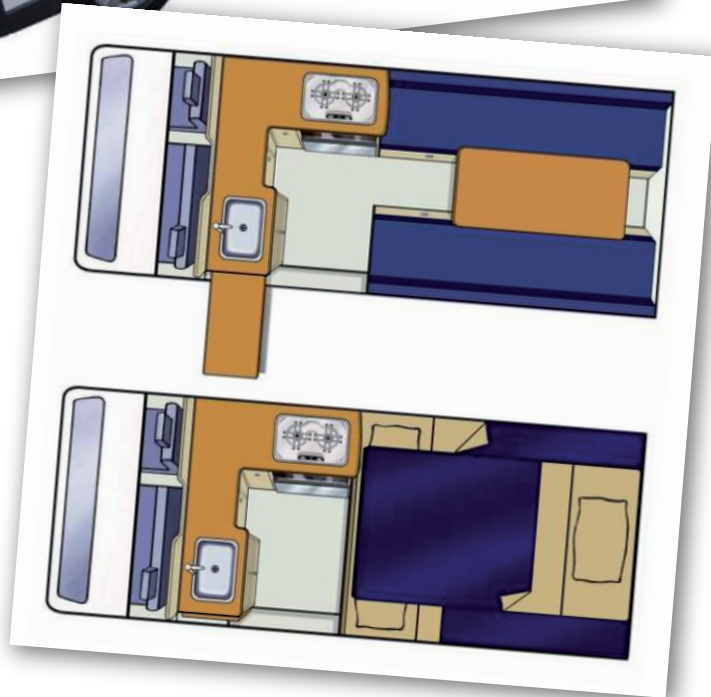

Hi Top 2 Berth Campervan

Getabout NZ in style and comfort!

Toyota HiAce or VW T5. Features:

- 5 speed Manual or Automatic
- 2.7 litre unleaded petrol or 2.0 litre diesel
- AM/FM radio, CD
- Air conditioned driver's cabin
- Dual battery system
- 57 litre fridge/freezer
- Microwave oven (240V only)
- Portable 2 burner gas stove
- Sink, pots, pans & cutlery
- 1 double bed & 1 single bed (sleeps 2 adults only)